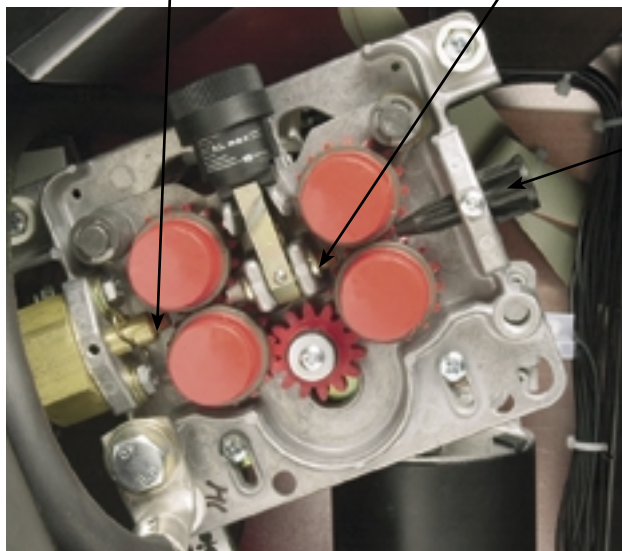

# CONSUMABLE PARTS OF WIRE FEED MECHANISM

All Promig, FU11, Wire 200, 400, 550, Feed 400 wire feeders, Kempomat 1701, 2100, 2500, 3200, 4000

\* included in delivery  
 \*\* included in delivery, mounted  
 \*\*\* accessory