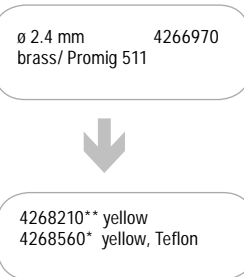

# CONSUMABLE PARTS OF WIRE FEED MECHANISM

All Promig, FU11, Wire 200, 400, 550, Feed 400 wire feeders, Kempomat 1701, 2100, 2500, 3200, 4000

\* included in delivery  
 \*\* included in delivery, mounted  
 \*\*\* accessory